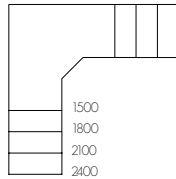

Scala corner desk sizes