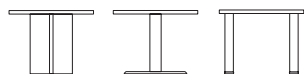

Watts produce a varied portfolio of tables to cover the different requirements you may have.

The Watts series of tables include coffee, occasional, meeting and boardroom tables.

Tables are available in a wide range of styles, which may vary in base design, finishes, shapes and configurations. Mobility may be important in your workplace, or space might be at a premium, but with the multitude of options available, we can customise a table to match your exact needs.

Custom bases, shapes and sizes are available in all table varieties.

cruciform

pedestal

4 legged